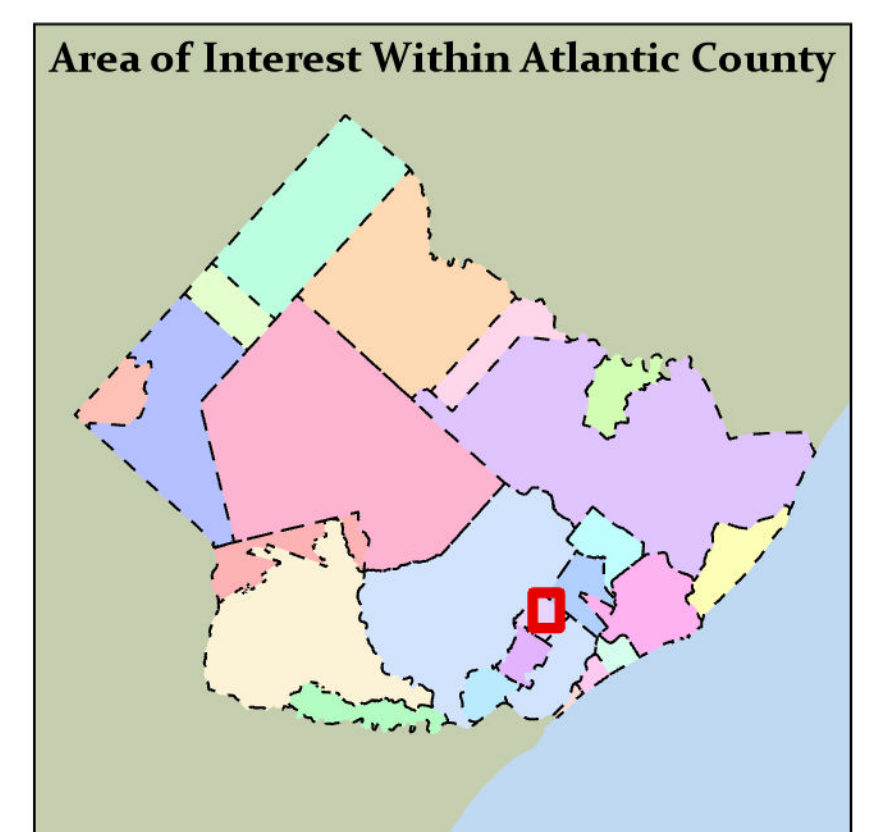

Legend

- Deborah Ave Spray Area
- Zion Road Spray Area
- Municipal Boundary
- **Roadway**
- US State Highway
- County
- Municipal