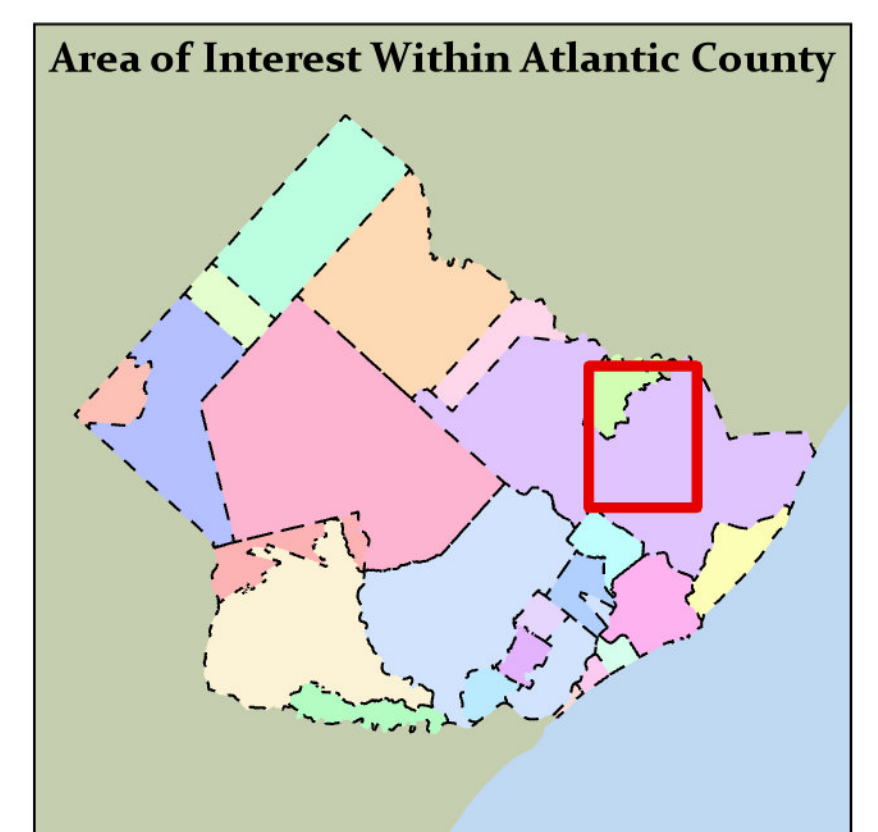

Legend

- Port Republic Spray Area
- Galloway Township Spray Area
- Municipal Boundary

Roadway

- US State Highway
- Garden State Parkway
- County
- Municipal

ATLANTIC COUNTY
MOSQUITO CONTROL

SEAL OF COUNTY OF ATLANTIC
NEW JERSEY

Aerial Adulticide Application Map

Port Republic & Galloway Township

Atlantic County Office of Mosquito Control
Atlantic County, New Jersey

1 Inch = 1,200 Feet